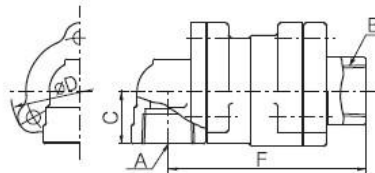

■ Operating Condition

Size Range : 15A~25A (1/2"~1")
 Max. Pressure : 23kg/cm² (330PSI)
 Max. Rotation Speed : 10RPM
 Max. Temperature : 220°C (430°F)
 Media : Steam, Hot Oil, Water

■ Features / 특징

- Bellows Mechanical Seal Type
- Non-Lubricating Type
- Switchable between Heating & Cooling water
- Series KJ100은 벨로즈메카니칼 씰 형태의 스윙블조인트로 무주유형입니다.
- 온수 및 냉각수 교대사용이 가능합니다.

KJ100

Type B

Type C

Type D

[unit : mm]

Nominal Size	A&B (PT)	C	D	E	F	G
15A	1/2"	25	62	102	94	95
20A	3/4"	30	70	113	106	107
25A	1"	35	87	140	127	126