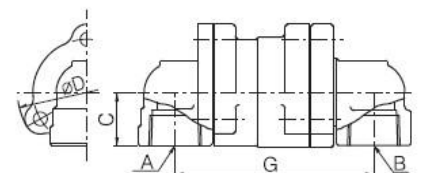

■ Operating Condition

Size Range : 15A~25A (1/2"~1")
 Max. Pressure : 23kg/cm² (330PSI)
 Max. Rotation Speed : 10RPM
 Max. Temperature : 220°C (430°F)
 Media : Steam, Hot Oil, Water

■ Features / 특징

- Bellows Mechanical Seal Type
- Non-Lubricating Type
- Switchable between Heating & Cooling water
- Series KJ100은 벨로즈메카니칼 씰 형태의 스윙블조인트로 무주유형입니다.
- 온수 및 냉각수 교대사용이 가능합니다.

KJ100

Type B

Type C

Type D

[unit : mm]

Nominal Size	A&B (PT)	C	D	E	F	G
15A	1/2"	25	62	102	94	95
20A	3/4"	30	70	113	106	107
25A	1"	35	87	140	127	126