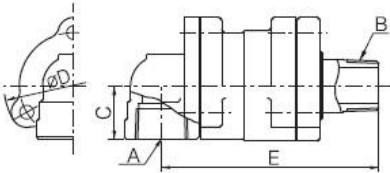

■ Operating Condition

Size Range : 15A~25A (1/2"~1")
 Max. Pressure : 23kg/cm² (330PSI)
 Max. Rotation Speed : 10RPM
 Max. Temperature : 220°C (430°F)
 Media : Steam, Hot Oil, Water

■ Features / 특징

- Bellows Mechanical Seal Type
- Non-Lubricating Type
- Switchable between Heating & Cooling water
- Series KJ100은 벨로즈메카니칼 씰 형태의 스윙블조인트로 무주유형입니다.
- 온수 및 냉각수 교대사용이 가능합니다.

KJ100

Type B

Type C

Type D

[unit : mm]

Nominal Size	A&B (PT)	C	D	E	F	G
15A	1/2"	25	62	102	94	95
20A	3/4"	30	70	113	106	107
25A	1"	35	87	140	127	126